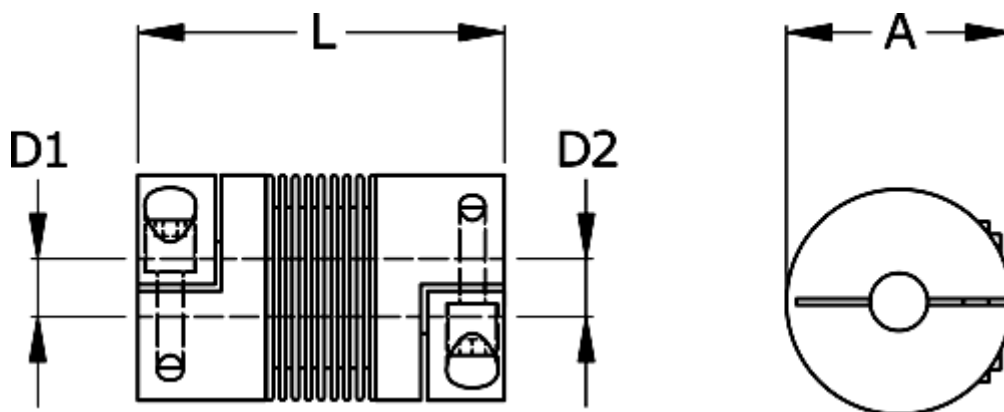

Data Sheet

Article number: 3330200050210808

Description: Bellow coupling type 2 size5
Length 21 mm, bore 8/8 mm

Measures

A	= 15.5
D1	= 8
D2	= 8
L	= 21
Nom. torque NM (Tkn)	= 0.5